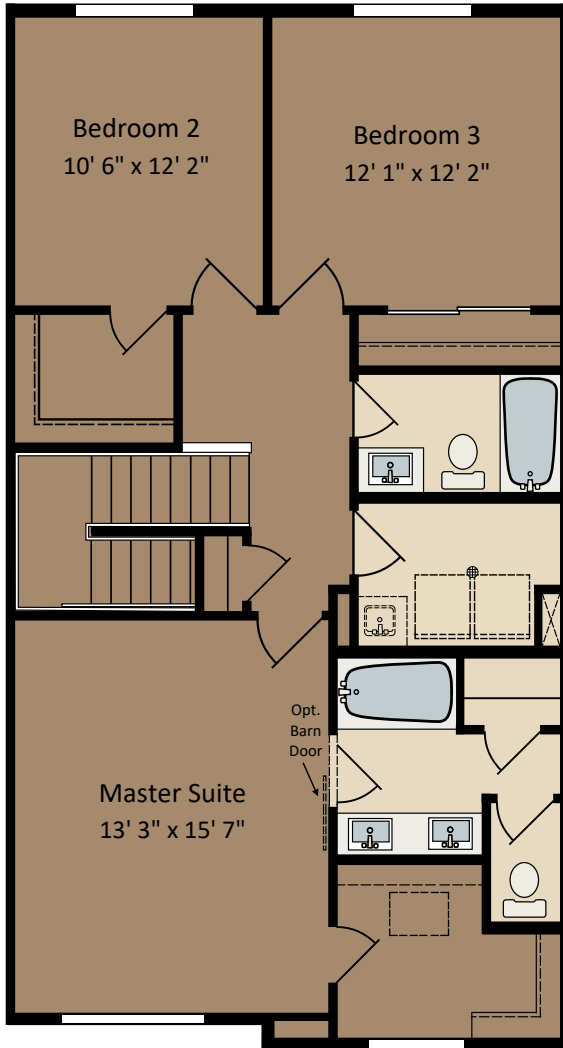

Two-Story Townhome

Parkside Village in Ramsey

The CARDINAL

Interior Unit

3 – 4 Beds • 2.5 – 3.5 Baths • 2 Garage Bays • 1,597 – 2,116

Front View

Back View

FEATURES:

Full Basement
Island Kitchen
Flex Room
Mud Room
Upper Level Laundry
Master Suite with Large Walk-In Closet

AVAILABLE OPTIONS INCLUDE:

Gas Fireplace
Bench in Mud Room
Deluxe Master Bath
Master Bath with Walk-In Shower
Barn Door at Master Bath
Finished Lower Level with Family Room,
Bedroom and Full Bath

CENTRA HOMES_{LLC}

CentraHomes.com

The CARDINAL Interior Unit

Lower Level

Main Level

The CARDINAL Interior Unit

Upper Level

Optional Deluxe Master

Optional Walk-in Master