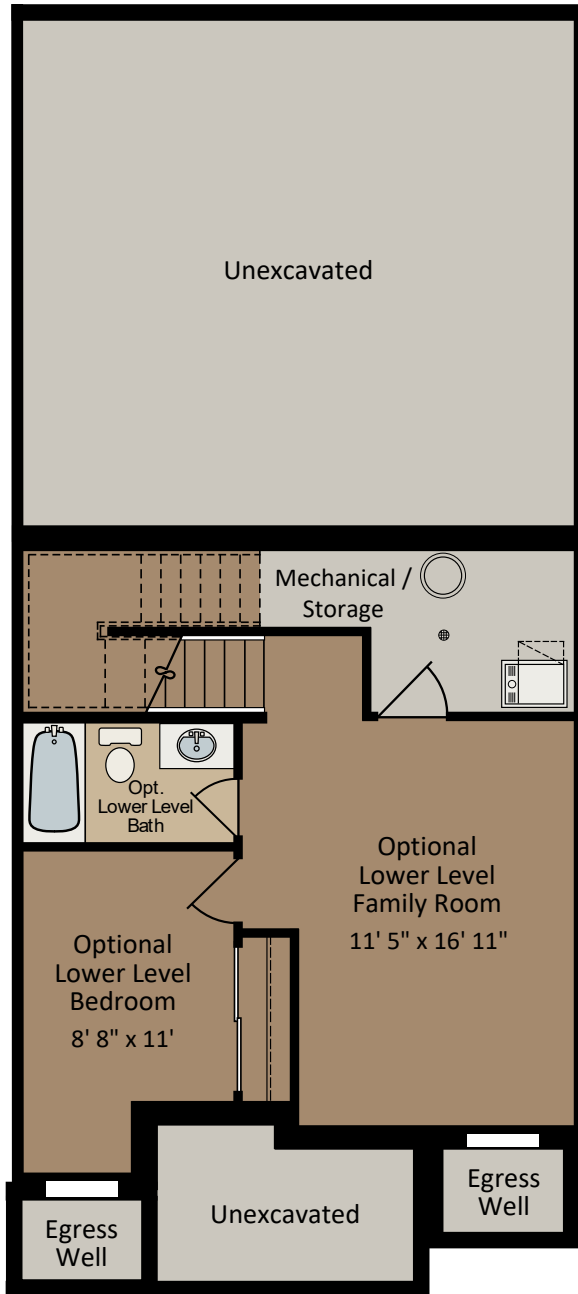

The CARDINAL Interior Unit

Lower Level