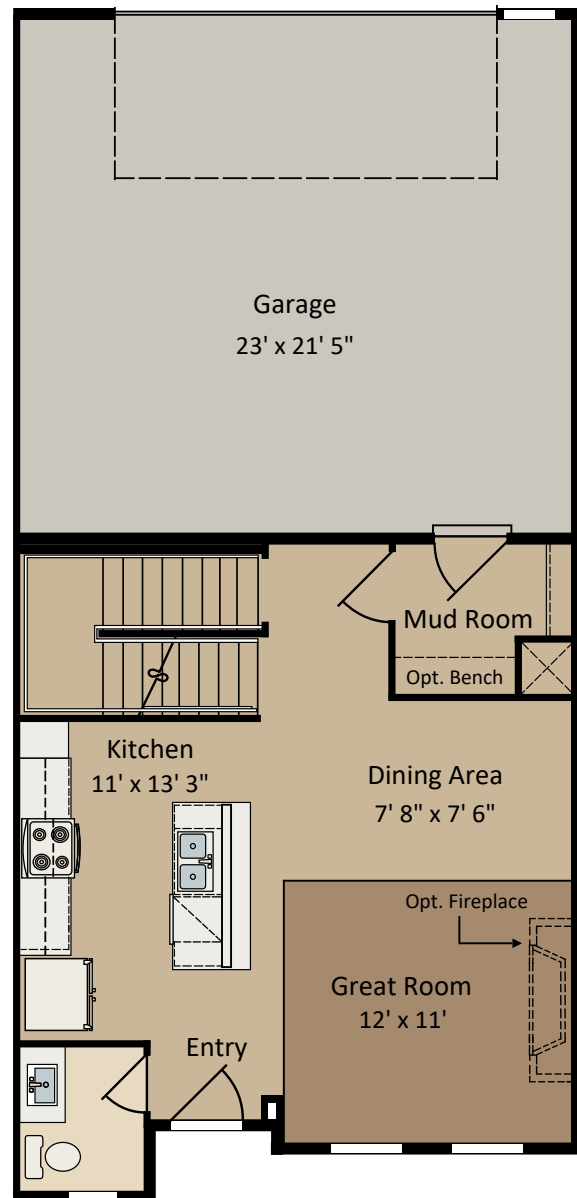

Two-Story Townhome

Parkside Village in Ramsey

The CARDINAL

Interior Unit

3 – 4 Beds • 2.5 – 3.5 Baths • 2 Garage Bays • 1,597 – 2,116

Front View

Back View

FEATURES:

Full Basement
Island Kitchen
Flex Room
Mud Room
Upper Level Laundry
Master Suite with Large Walk-In Closet

AVAILABLE OPTIONS INCLUDE:

Gas Fireplace
Bench in Mud Room
Deluxe Master Bath
Master Bath with Walk-In Shower
Barn Door at Master Bath
Finished Lower Level with Family Room,
Bedroom and Full Bath

CENTRA HOMES_{LLC}

CentraHomes.com

The CARDINAL Interior Unit

Lower Level

Main Level

The CARDINAL Interior Unit

Upper Level

Optional Deluxe Master