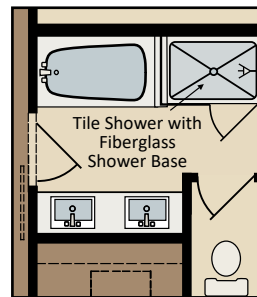

Full Basement
Island Kitchen
Flex Room
Mud Room
Upper Level Laundry
Master Suite with Large Walk-In Closet

AVAILABLE OPTIONS INCLUDE:

Gas Fireplace
Bench in Mud Room
Deluxe Master Bath
Master Bath with Walk-In Shower
Barn Door at Master Bath
Finished Lower Level with Family Room,
Bedroom and Full Bath

Optional Walk-in Master