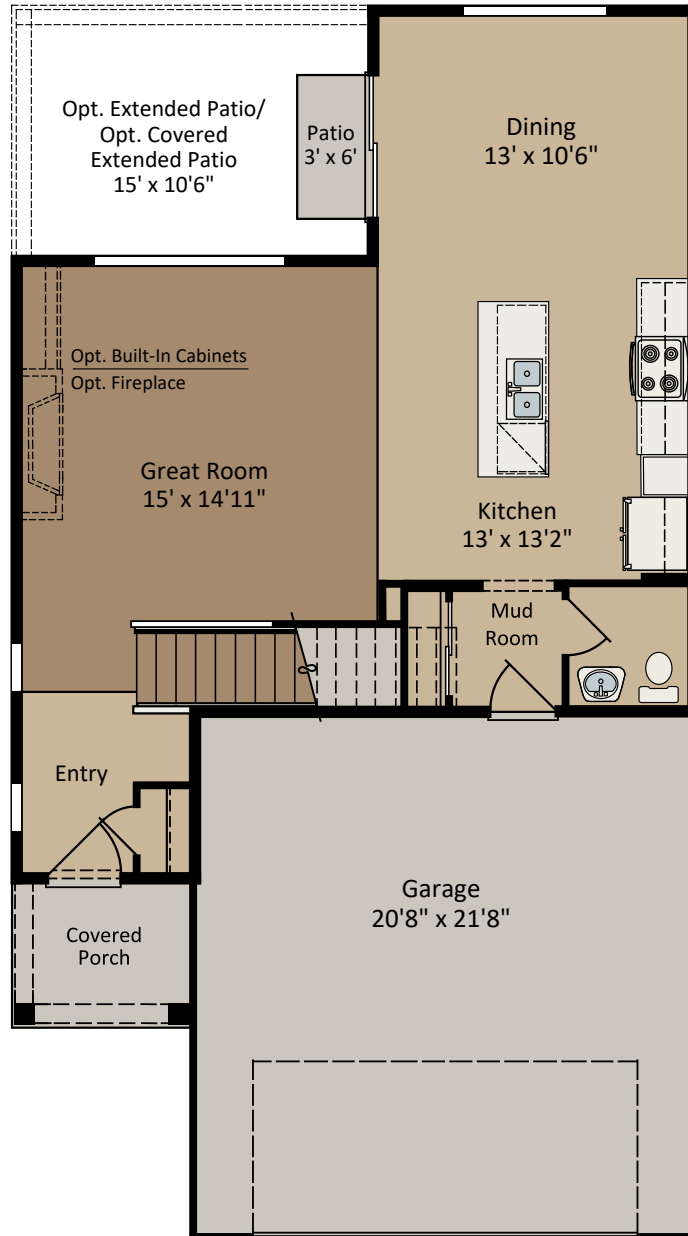

The BAILE

Farmhouse floor plan shown; covered porch, window placement and fsf may vary per elevation.

Main Level

CENTRA HOMES LLC

CentraHomes.com