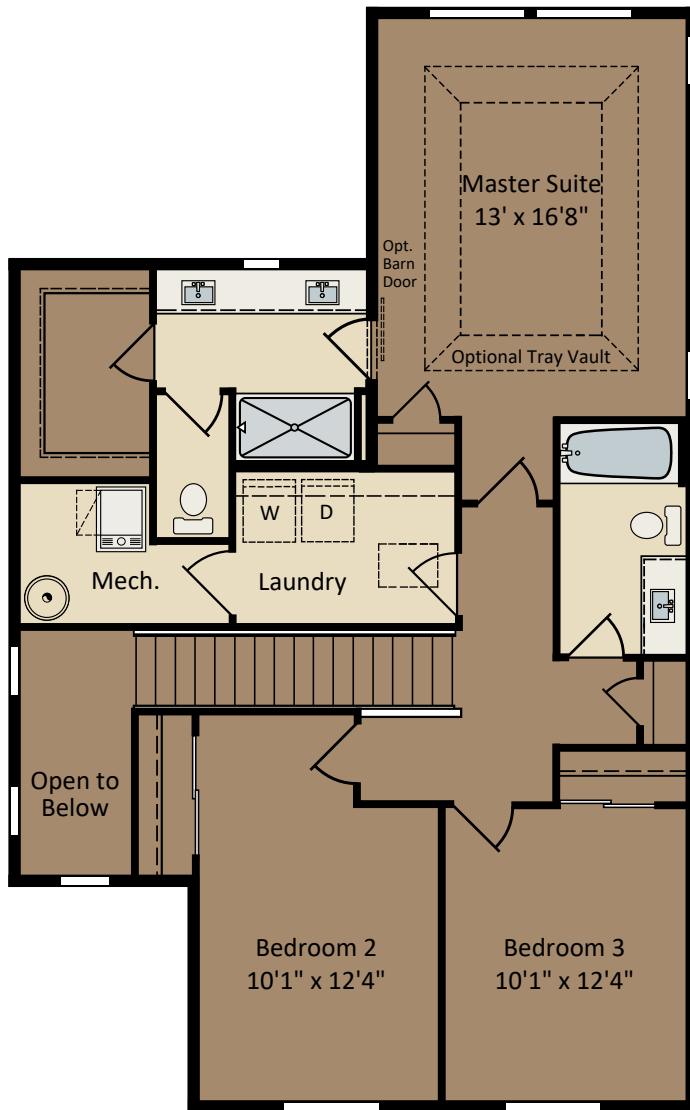

# The BAILE

3 Beds • 2.5 Baths • 2 Garage Bays • 1777 FSF • Slab-on-Grade

A - Farmhouse

B - Craftsman

C - Prairie

## FEATURES:

- Covered Entry
- Island Kitchen and Walk-In Pantry
- Upper Level Laundry
- Master Suite with Large Walk-In Closet
- Double-Bowl Vanity in Master Bath

# The BAILE

*Farmhouse floor plan shown; covered porch, window placement and fsf may vary per elevation.*

# The BAILE

Farmhouse floor plan shown; covered porch, window placement and fsf may vary per elevation.

Upper Level

Optional Walk-in Shower Master Bath

Optional Walk-In Shower with Door Master Bath

Optional Laundry Cabinets & Sink