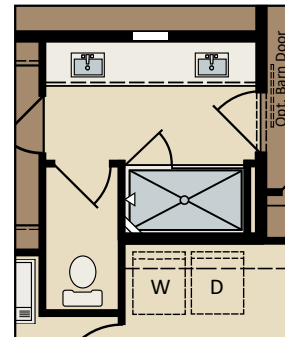

## FEATURES:

- Covered Entry
- Island Kitchen and Walk-In Pantry
- Upper Level Laundry
- Master Suite with Large Walk-In Closet
- Double-Bowl Vanity in Master Bath

# The BAILE

*Farmhouse floor plan shown; covered porch, window placement and fsf may vary per elevation.*

# The BAILE

Farmhouse floor plan shown; covered porch, window placement and fsf may vary per elevation.

Upper Level

Optional Walk-in Shower Master Bath

Optional Walk-In Shower with Door Master Bath

Optional Laundry Cabinets & Sink