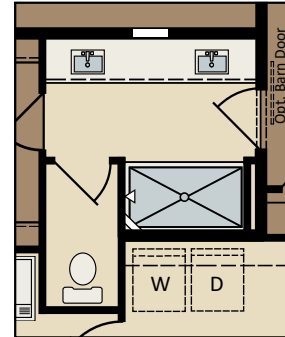

## FEATURES:

- Covered Entry
- Island Kitchen and Walk-In Pantry
- Upper Level Laundry
- Master Suite with Large Walk-In Closet
- Double-Bowl Vanity in Master Bath

# The BAILE

*Farmhouse floor plan shown; covered porch, window placement and fsf may vary per elevation.*

# The BAILE

Farmhouse floor plan shown; covered porch, window placement and fsf may vary per elevation.

Upper Level

Optional Walk-in Shower Master Bath

Optional Walk-In Shower with Door Master Bath

Optional Laundry Cabinets & Sink